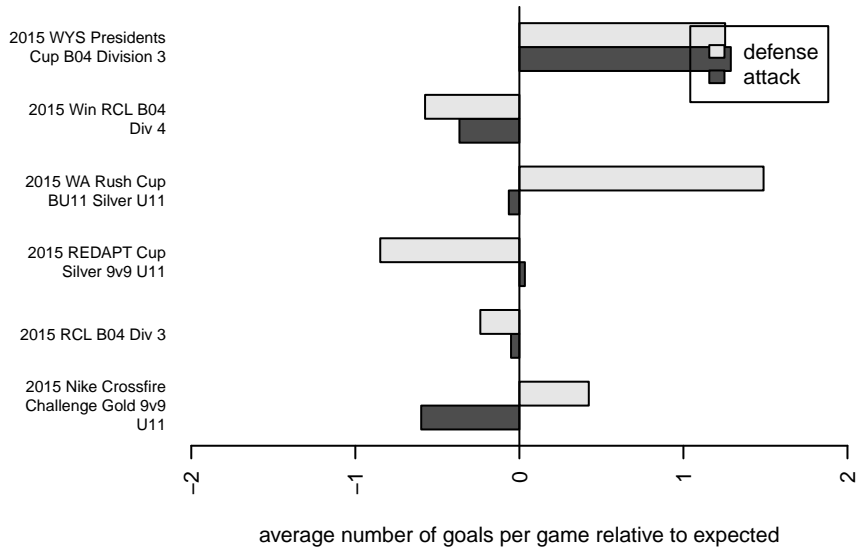

# FC Alliance B B04

FC Alliance  
 Woodinville, WA  
 B04 total strength=305  
 attack=0.27 defense=0.12  
 fall league = RCL B04 Div 3  
 spr league = Win RCL B04 Div 4  
 notes= White

alt names used:  
 FC ALLIANCE B04 B (WA)  
 FC Alliance B04 B  
 FC ALLIANCE B04 B (WA)  
 FC ALLIANCE B04 B (WA)  
 FC Alliance B04 B  
 FC Alliance B04 B

Venues played:  
 2015 Nike Crossfire Challenge Gold 9v9 U11  
 2015 WA Rush Cup BU11 Silver U11  
 2015 REDAPT Cup Silver 9v9 U11  
 2015 RCL B04 Div 3  
 2015 Win RCL B04 Div 4  
 2015 WYS Presidents Cup B04 Division 3

**attack and defense variance (black dot)  
relative to other teams  
and top 10 in region**

**attack and defense rating  
relative to others at age  
and all opponents in last 13 months**

**Performance relative to 13 month average**