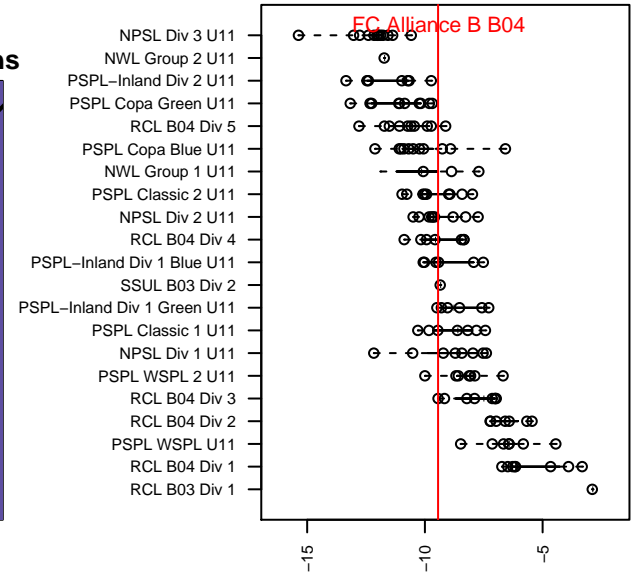

# FC Alliance B B04

FC Alliance  
 Woodinville, WA  
 B04 total strength=305  
 attack=0.27 defense=0.12  
 fall league = RCL B04 Div 3  
 spr league = Win RCL B04 Div 4  
 notes= White

alt names used:  
 FC ALLIANCE B04 B (WA)  
 FC Alliance B04 B  
 FC ALLIANCE B04 B (WA)  
 FC ALLIANCE B04 B (WA)  
 FC Alliance B04 B  
 FC Alliance B04 B

**attack and defense variance (black dot)  
relative to other teams  
and top 10 in region**

**attack and defense rating  
relative to others at age  
and all opponents in last 13 months**

**Performance relative to 13 month average**