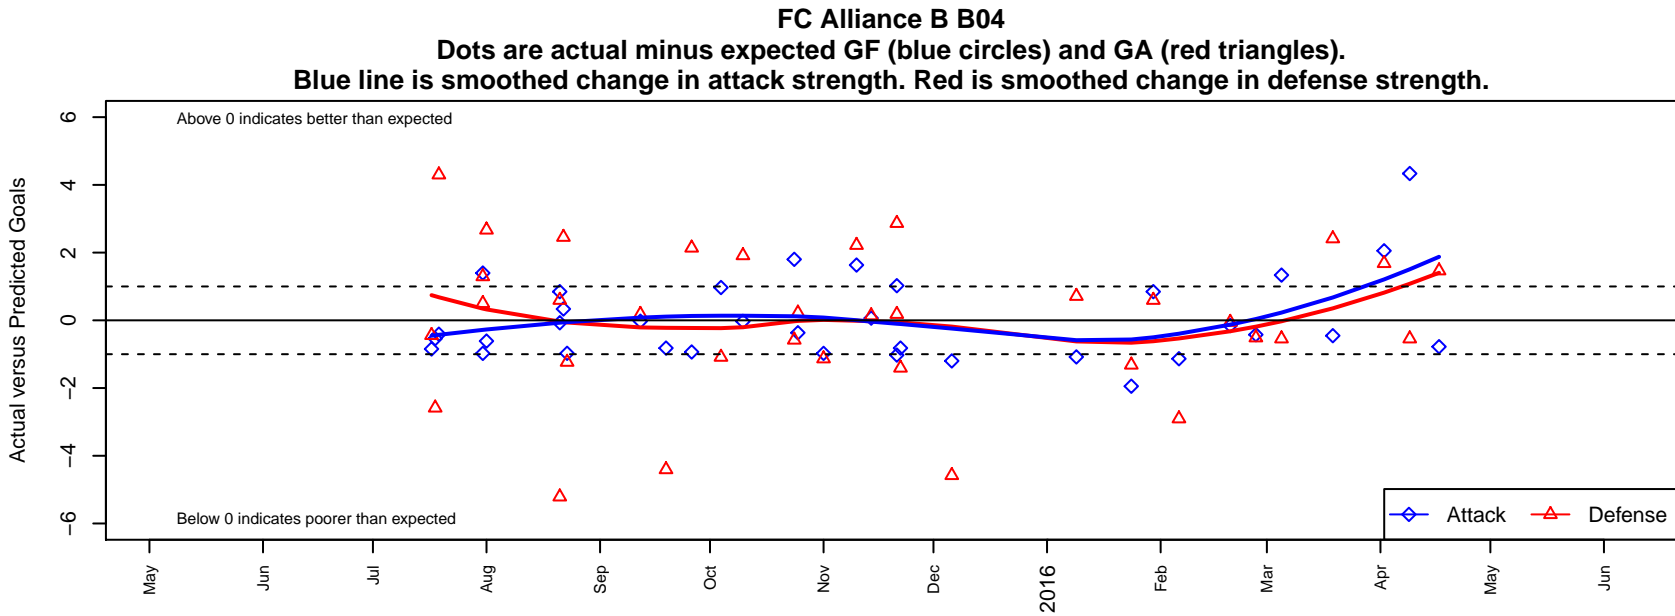

# FC Alliance B B04

FC Alliance  
 Woodinville, WA  
 B04 total strength=305  
 attack=0.27 defense=0.12  
 fall league = RCL B04 Div 3  
 spr league = Win RCL B04 Div 4  
 notes= White

alt names used:  
 FC ALLIANCE B04 B (WA)  
 FC Alliance B04 B  
 FC ALLIANCE B04 B (WA)  
 FC ALLIANCE B04 B (WA)  
 FC Alliance B04 B  
 FC Alliance B04 B

**attack and defense variance (black dot)  
relative to other teams  
and top 10 in region**

**attack and defense rating  
relative to others at age  
and all opponents in last 13 months**

**Performance relative to 13 month average**