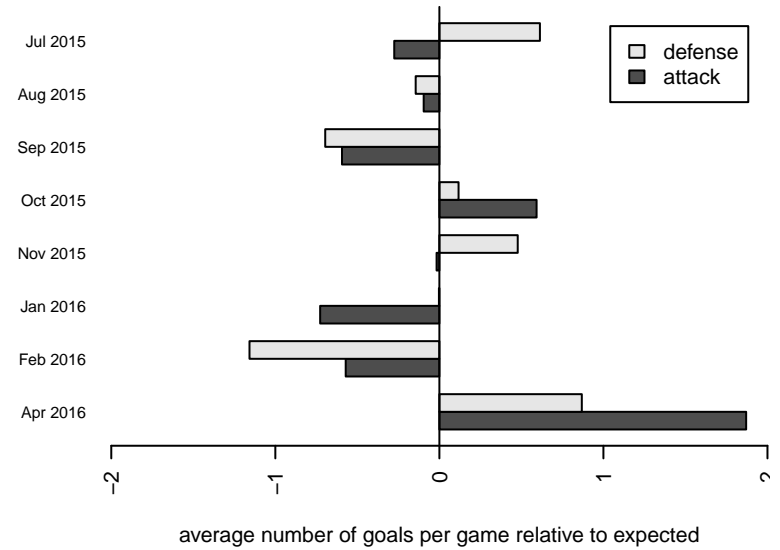

Performance relative to 13 month average